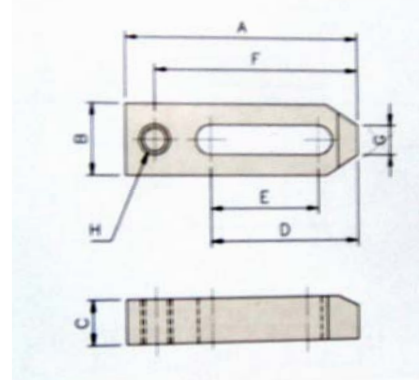

Slotted Clamps

Model	A	B	C	D	E	F	G	H
12x100mm	100	32	19	71	43	88	13	M12
16x150mm	150	37	25	100	60	130	17	M16
20x200mm	200	50	32	114	82	185	21	M20
25x250mm	250	70	45	157	100	224	27	1"BSW

Boat Clamps

Attachment Bolt Size	Overall Length
12mm	100mm
16mm	125mm
20mm	160mm
24mm	200mm

Toggle Clamps

Attachment Bolt Size	Overall Length	Riser Height
16mm	122mm	18/25mm
20mm	178mm	30/40mm